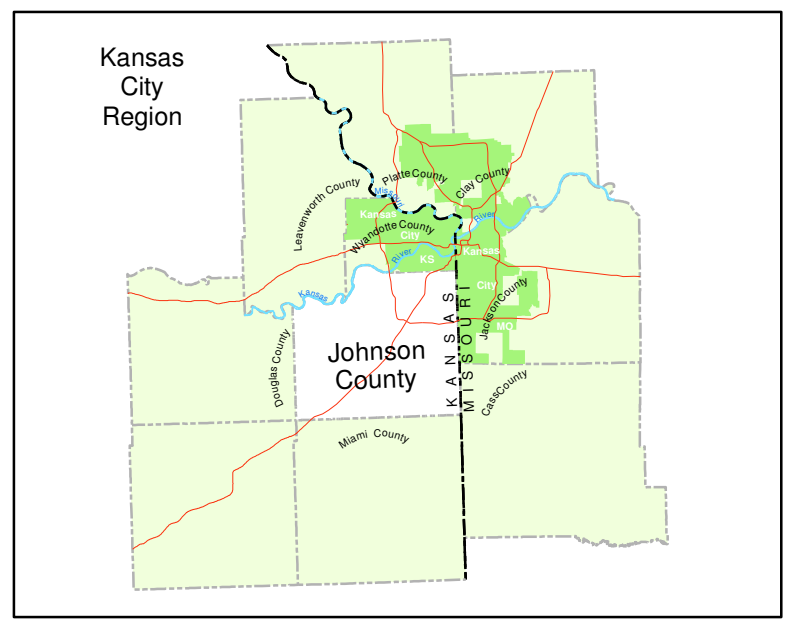

Johnson County, Kansas County Bike Racks

Legend

- Bike Rack available
- - - Bike Routes

Map #	Building	Address
1	Antioch Library	8700 Shawnee Mission Parkway
2	Blue Valley Library	9000 W. 151st Street
3	Cedar-Roe Library	5120 Cedar
4	Central Resources Library	9875 W. 87th St.
5	Corinth Library	8100 Mission Road
6	De Soto Library	33145 W 83rd Street
7	Edgerton Library	319-321 E. Nelson Street
8	Gardner Library	137 E Shawnee
9	Lackman Library	15345 W. 87th Pkwy
10	Leawood Pioneer Library	4700 Town Center Drive
11	Oak Park Library	9500 Bluejacket
12	Shawnee Library	13811 Johnson Dr.
13	Spring Hill Library	109 S. Webster
14	Library Supplemental Support Bldg	6235 Slater
15	Health and Human Services Building	11875 S. Sunset
16	HS MultiService Center - North Central	12425 W. 87th Street Pkwy
17	Developmental Support Offices and Workshop	10501 Lackman Road
18	Youth & Family Services Center	920 W Spruce
19	Mental Health Center - Community Support Services	6440 Nieman Road
20	Mental Health Center - Olathe	1125 W. Spruce
21	Mental Health Center, Dept. of Health & Environment, DMV	6000 Lamar Ave
22	Olathe Central Booking/Adult Detention Center	101 N. Kansas Ave
23	Courthouse	100 S. Kansas
24	County Communications Center	11880 Sunset Drive
25	Fred Allenbrand Criminal Justice Complex	27745 W. 159th Street
26	Sunset Office Building	11811 South Sunset Drive
27	Museum	6305 Lackman Road

For more detailed bike routes visit:
<http://maps.jocogov.org/ims/?ls=wg&bm=3>
 or http://www.jcprd.com/parks_facilities/trailguide.cfm