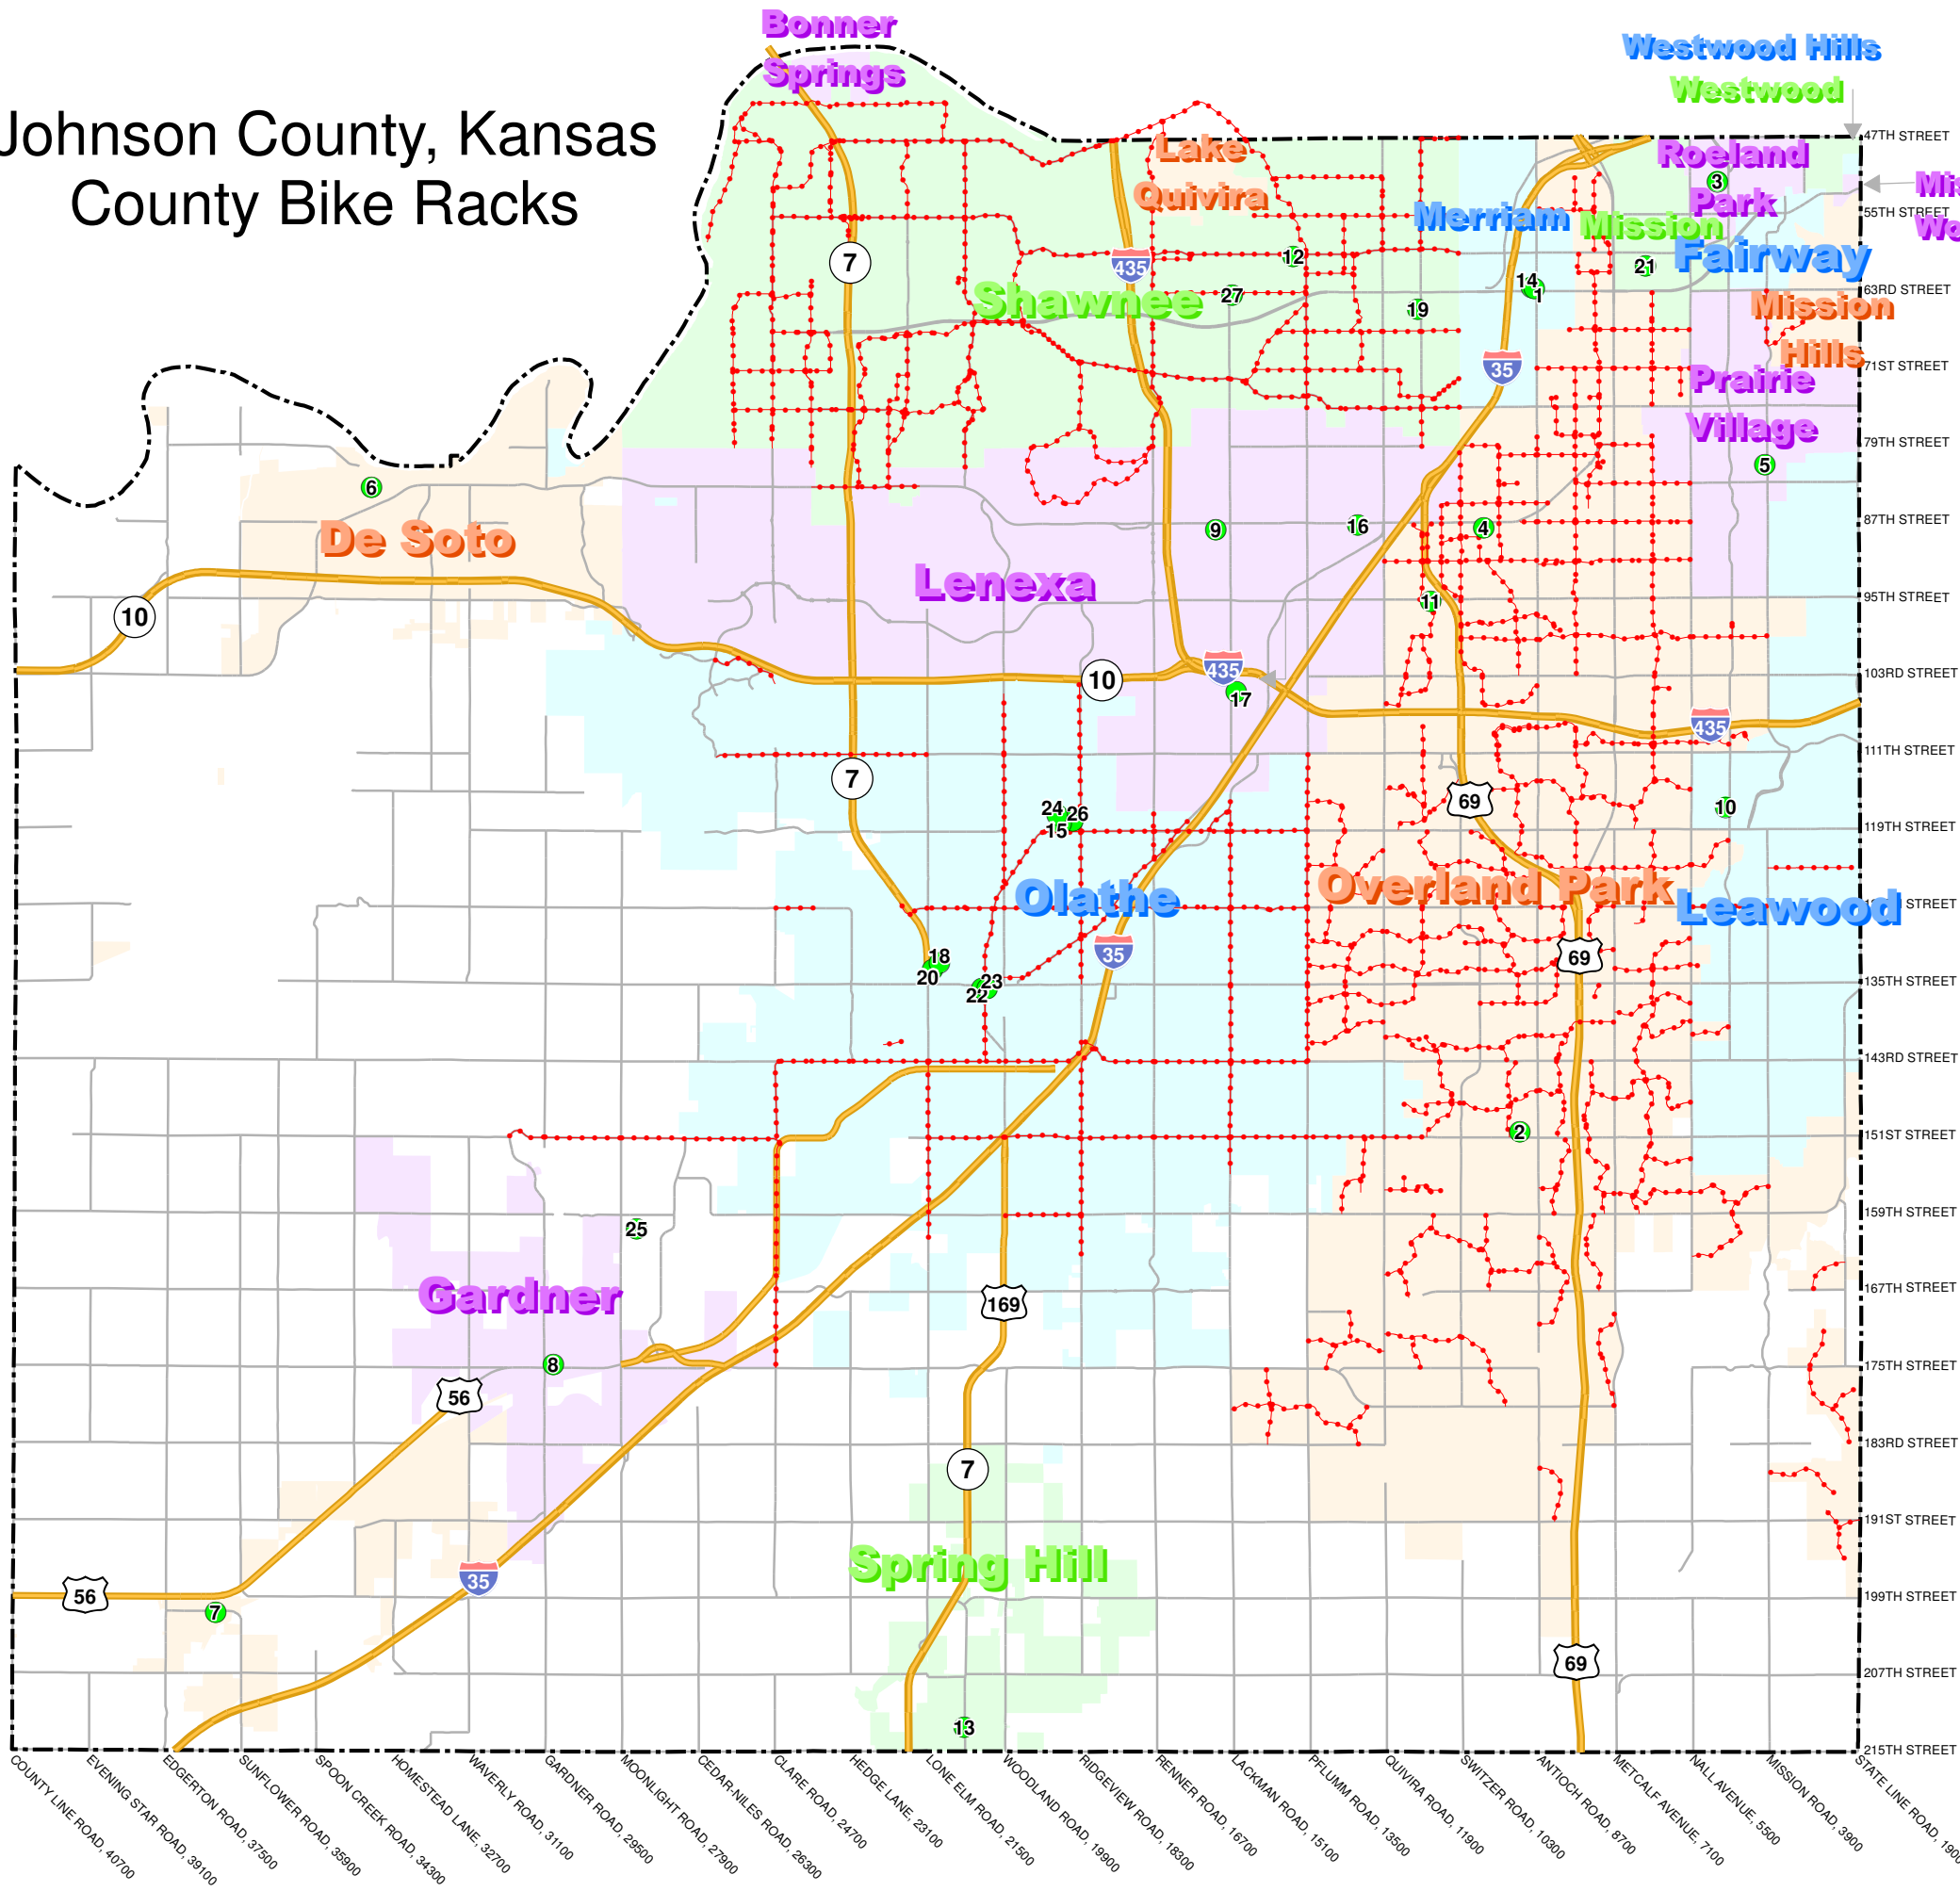

Johnson County, Kansas County Bike Racks

Legend

- Bike Rack available
- - - Bike Routes

Map #	Building	Address
1	Antioch Library	8700 Shawnee Mission Parkway
2	Blue Valley Library	9000 W. 151st Street
3	Cedar-Roe Library	5120 Cedar
4	Central Resources Library	9875 W. 87th St.
5	Corinth Library	8100 Mission Road
6	De Soto Library	33145 W 83rd Street
7	Edgerton Library	319-321 E. Nelson Street
8	Gardner Library	137 E Shawnee
9	Lackman Library	15345 W. 87th Pkwy
10	Leawood Pioneer Library	4700 Town Center Drive
11	Oak Park Library	9500 Bluejacket
12	Shawnee Library	13811 Johnson Dr.
13	Spring Hill Library	109 S. Webster
14	Library Supplemental Support Bldg	6235 Slater
15	Health and Human Services Building	11875 S. Sunset
16	HS MultiService Center - North Central	12425 W. 87th Street Pkwy
17	Developmental Support Offices and Workshop	10501 Lackman Road
18	Youth & Family Services Center	920 W Spruce
19	Mental Health Center - Community Support Services	6440 Nieman Road
20	Mental Health Center - Olathe	1125 W. Spruce
21	Mental Health Center, Dept. of Health & Environment, DMV	6000 Lamar Ave
22	Olathe Central Booking/Adult Detention Center	101 N. Kansas Ave
23	Courthouse	100 S. Kansas
24	County Communications Center	11880 Sunset Drive
25	Fred Allenbrand Criminal Justice Complex	27745 W. 159th Street
26	Sunset Office Building	11811 South Sunset Drive
27	Museum	6305 Lackman Road

For more detailed bike routes visit:
<http://maps.jocogov.org/ims/?ls=wg&bm=3>
 or http://www.jcprd.com/parks_facilities/trailguide.cfm