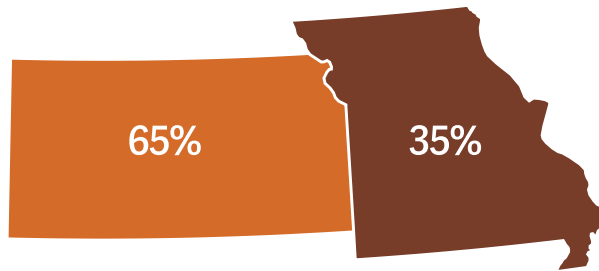

2021 HDF SCHOLARS

\$788,150

Total amount of scholarships awarded

405

Scholarships awarded

79%

First generation college students

Recipients by State

Recipients

64

Different colleges/
universities

23

Matching
institutions

33

KC-area
high schools

47%